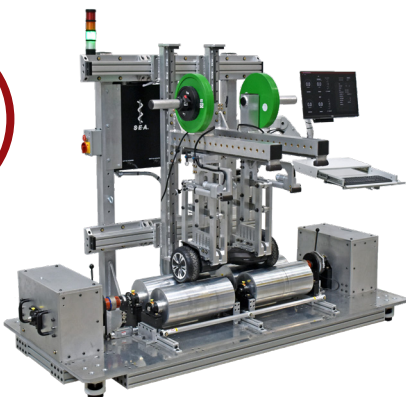

Vehicle testing for: E-BIKES, ATVS, E-SCOOTERS, HOVERBOARDS, SKATEBOARDS, UNICYCLES...and more!