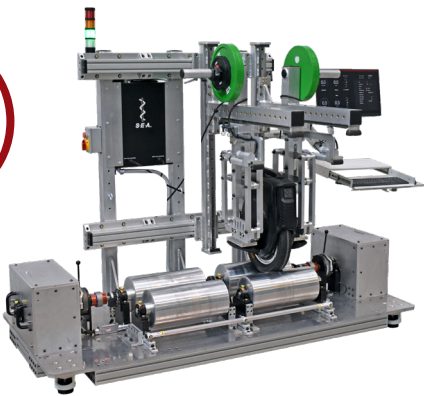

Vehicle testing for: E-BIKES, ATVS, E-SCOOTERS, HOVERBOARDS, SKATEBOARDS, UNICYCLES...and more!