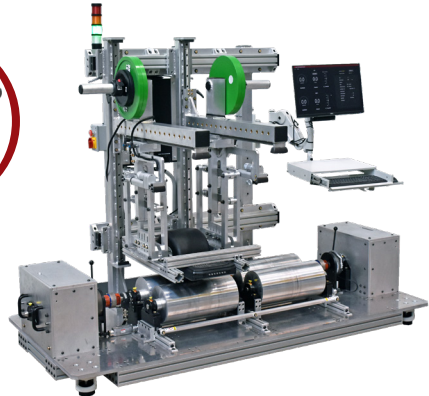

Vehicle testing for: E-BIKES, ATVS, E-SCOOTERS, HOVERBOARDS, SKATEBOARDS, UNICYCLES...and more!