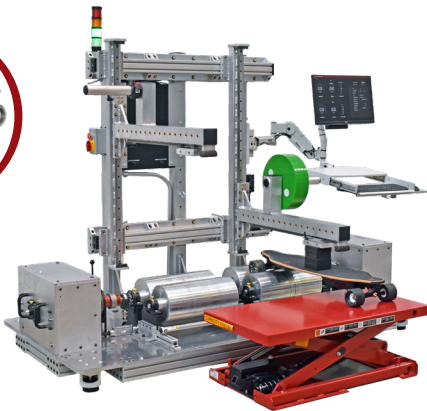

Vehicle testing for: E-BIKES, ATVS, E-SCOOTERS, HOVERBOARDS, SKATEBOARDS, UNICYCLES...and more!